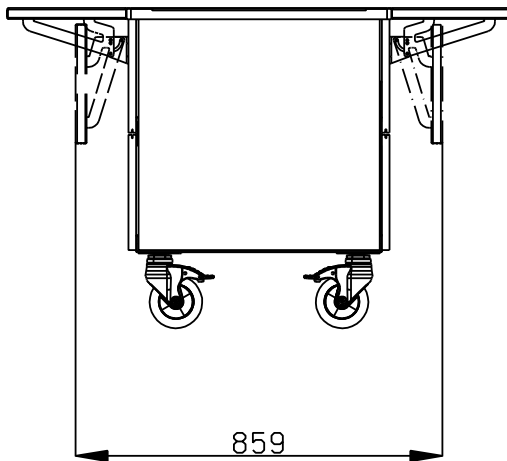

Short Form Specification

Item No. _____

Compact design, ideal for space saving environments. AISI 304 Foldable tray sliders on long sides. Unit mounted on 125 mm wheels 2 swivel and 2 with brakes. Top provides ample displaying or workspace surface. Soft closing doors on operator side. Underneath ambient cupboard with doors. Sturdy body construction with laminated panelings on 4 sides. 750mm worktop height.

Main Features

- Perfect compact design makes it ideal for space saving environments.
- CB and CE certified by a third party notified body.
- Soft closing doors on operator side.
- Available options with online configurator: colors, tray sliders, overshelves, feet/wheels with desired diameter, height 750mm for kids.
- Top provides ample displaying or workspace surface.
- Optional plinth can be installed to cover the feet or the wheels.
- AISI 304 Tray slider in flush mounted stainless steel is installed on long sides and they can also be folded down to facilitate passage of the units through doorways.
- Ideal for servery lines without an operator.
- Unit mounted on 125 mm wheels 2 swivel and 2 with brakes.
- Food introduced at the correct temperature maintains its core temperature according to Afnor Standards.
- Available dimensions: 1, 2, 3, 4 GN.
- Thanks to the sleek, minimalist glass structure, food and dust does not get trapped and the cleaning is made easier.

Construction

- Top in AISI 304.
- Sturdy construction with laminated panelings on 4 sides.

APPROVAL: _____

Front

Side

Top

Key Information:

N° of doors:	1
322070 (F00N2KW00S)	
External dimensions, Width:	770 mm
External dimensions, Depth:	1180 mm
External dimensions, Height:	750 mm
Net weight:	64 kg
Shipping height:	780 mm
Shipping width:	490 mm
Shipping depth:	899 mm
Shipping volume:	0.34 m ³