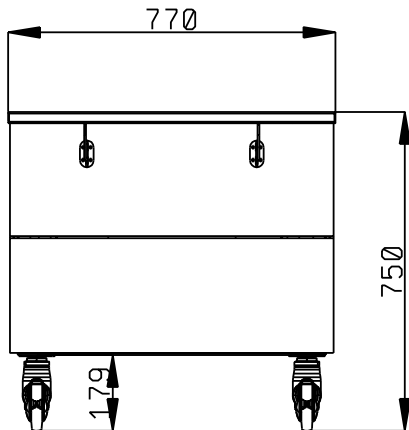

Short Form Specification

Item No. _____

Compact design, ideal for space saving environments. AISI 304 Foldable tray sliders on long sides. Unit mounted on 125 mm wheels 2 swivel and 2 with brakes. Top provides ample displaying or workspace surface. Soft closing doors on operator side. Underneath ambient cupboard with doors. Sturdy body construction with laminated panelings on 4 sides. 750mm worktop height.

Main Features

- Perfect compact design makes it ideal for space saving environments.
- CB and CE certified by a third party notified body.
- Soft closing doors on operator side.
- Available options with online configurator: colors, tray sliders, overshelves, feet/wheels with desired diameter, height 750mm for kids.
- Top provides ample displaying or workspace surface.
- Optional plinth can be installed to cover the feet or the wheels.
- AISI 304 Tray slider in flush mounted stainless steel is installed on long sides and they can also be folded down to facilitate passage of the units through doorways.
- Ideal for servery lines without an operator.
- Unit mounted on 125 mm wheels 2 swivel and 2 with brakes.
- Food introduced at the correct temperature maintains its core temperature according to Afnor Standards.
- Available dimensions: 1, 2, 3, 4 GN.
- Thanks to the sleek, minimalist glass structure, food and dust does not get trapped and the cleaning is made easier.

Construction

- Top in AISI 304.
- Sturdy construction with laminated panelings on 4 sides.

APPROVAL: _____

Front

Side

Top

Key Information:

N° of doors:	1
322070 (F00N2KW00S)	
External dimensions, Width:	770 mm
External dimensions, Depth:	1180 mm
External dimensions, Height:	750 mm
Net weight:	64 kg
Shipping height:	780 mm
Shipping width:	490 mm
Shipping depth:	899 mm
Shipping volume:	0.34 m ³