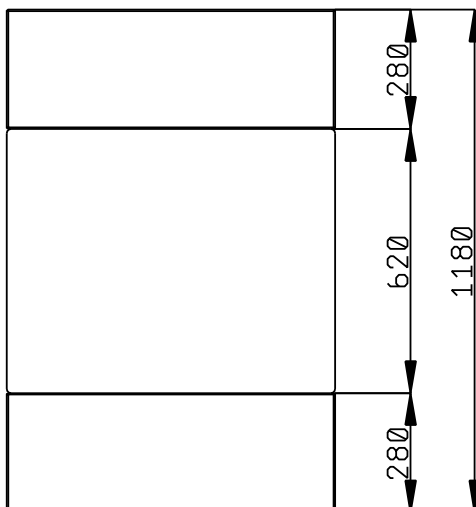

Construction

- Top in AISI 304.
- Sturdy construction with laminated panelings on 4 sides.

APPROVAL: _____

Front

Side

Top

Key Information:

N° of doors:	1
322070 (F00N2KW00S)	
External dimensions, Width:	770 mm
External dimensions, Depth:	1180 mm
External dimensions, Height:	750 mm
Net weight:	64 kg
Shipping height:	780 mm
Shipping width:	490 mm
Shipping depth:	899 mm
Shipping volume:	0.34 m ³